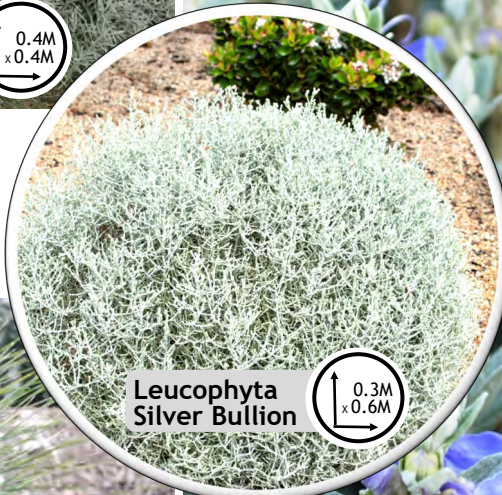

Dichondra Silver Falls

Pycnosorus globosus or Billy Buttons is a tufting perennial growing from an underground rhizome. It has woolly silver-grey foliage and bright yellow globular flower heads in late spring and summer.

GREY FOLIAGE

Eremophila Blue Horizon™EREM1 (b)

Helichrysum Icicles

Helichrysum Icicles is a small shrub with fine silver foliage. Useful for low hedges, small spaces, mass plantings and adding textural interest. Responds well to clipping.

Lomandra Frosty Top (b)

Lomandra Frosty Top (b) A stylish decorative grass with lightly weeping, fine grey-green foliage and silver-frosted new growth. A great low maintenance option for rockeries, along pathways and containers.

Teucrium Silver Box

Teucrium Silver Box An ornamental grower to 1.5m with silvery foliage. Deep blue flowers from Autumn through to late Spring add extra interest. Great for hedging and narrow areas.

Leucophyta Silver Bullion is a very compact variety of the popular Cushion Bush. The contrasting silver foliage adds texture and year round colour to landscapes. Small yellow button flowers in spring.